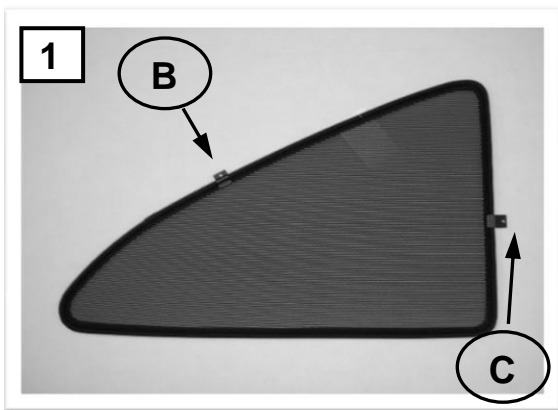

Installation instructions

Sonniboy Ford KA 3-door, small rear window + rear window

Ford Ka RU8 2008 →

0078211BC

A

2x

B

2x

C

2x

D
↓
1x

B
↓
2x