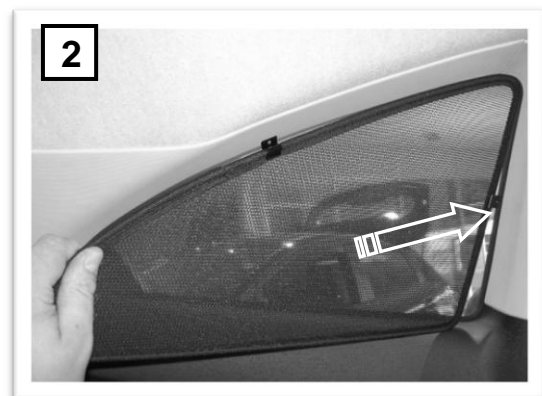

Installation instructions

Sonniboy Ford KA 3-door, small rear window + rear window

Ford Ka RU8 2008 →

0078211BC

A

2x

B

2x

C

2x